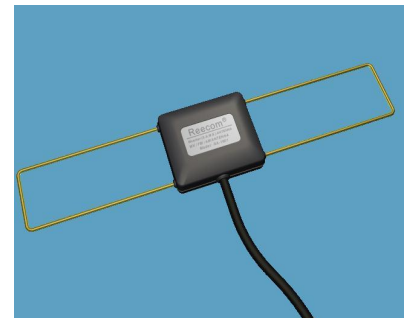

VISA  MASTER Card  Discover/Novus  American Express

Card Number: \_\_\_\_\_ Expiration Date: \_\_\_\_\_

Model #	Description	Discounted Unit Price	Qty:	Item Total
R-1630	NOAA All Hazard Alert Radio, Clock	\$41.00		\$
R-1650	NOAA All Hazard Alert Radio, AM/FM	\$49.00		\$
RA-1601	External Antenna	\$23.50		\$
RA-1603	Strobe Light	\$23.50		\$
<b>WPSD</b>		<b>GA Tax :</b>		
Orders totaling \$1-\$51 for only \$7.00		<b>*Shipping &amp; Handling</b>		
Orders totaling \$51-\$150 for only \$10.00				
Orders totaling \$151-\$200 for only \$12.00				
Orders totaling \$201-\$250 for only \$15.00				
Orders over \$250 call 770-641-9228		<b>Total:</b>		

- 3.5mm jack directly plug to Reecom radios
- Easy installation
- 15 feet cable
- Size: 3 1/4 x 2 3/4 x 1 3/8

- RCA jack directly plug to Reecom radios
- Easy installation
- 15 feet cable
- Size: 8 1/2 x 1 3/4 x 5/8