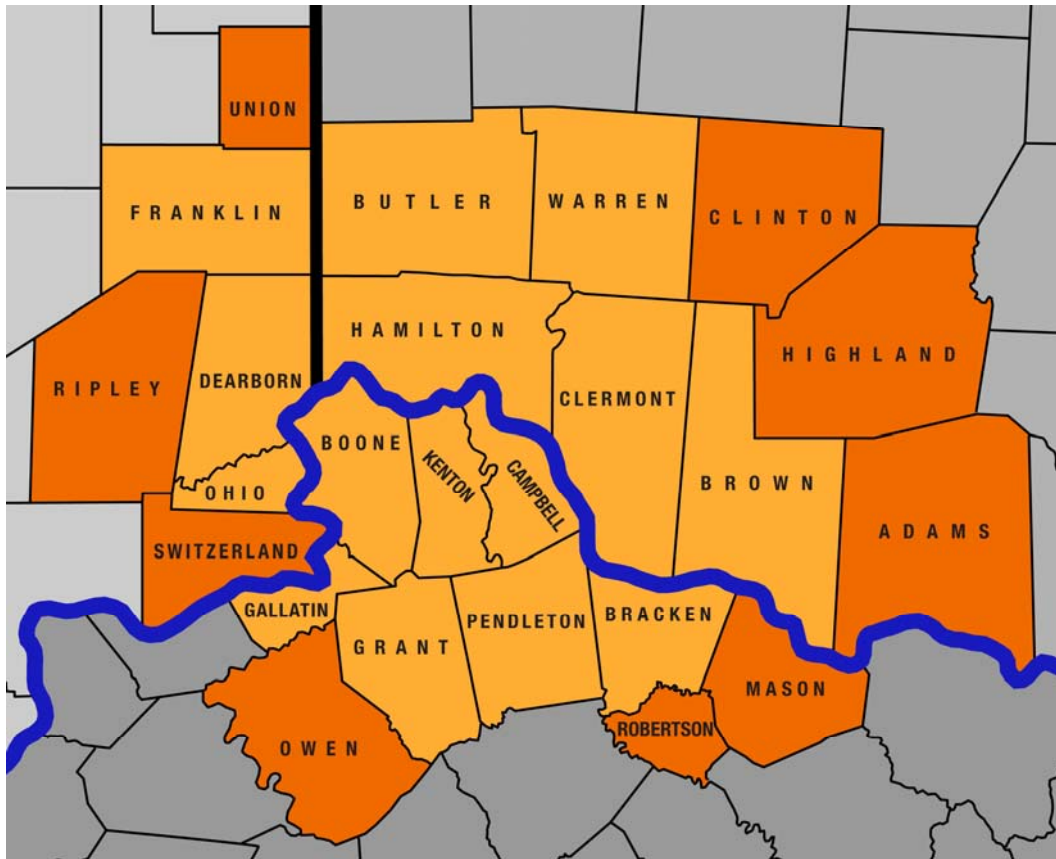

Cincinnati DMA Maps

(33rd largest market in the U.S.)

A 24-County Area in
SW Ohio, N. Kentucky
and SE Indiana

TV Households

DMA

904,340

Metro

830,520